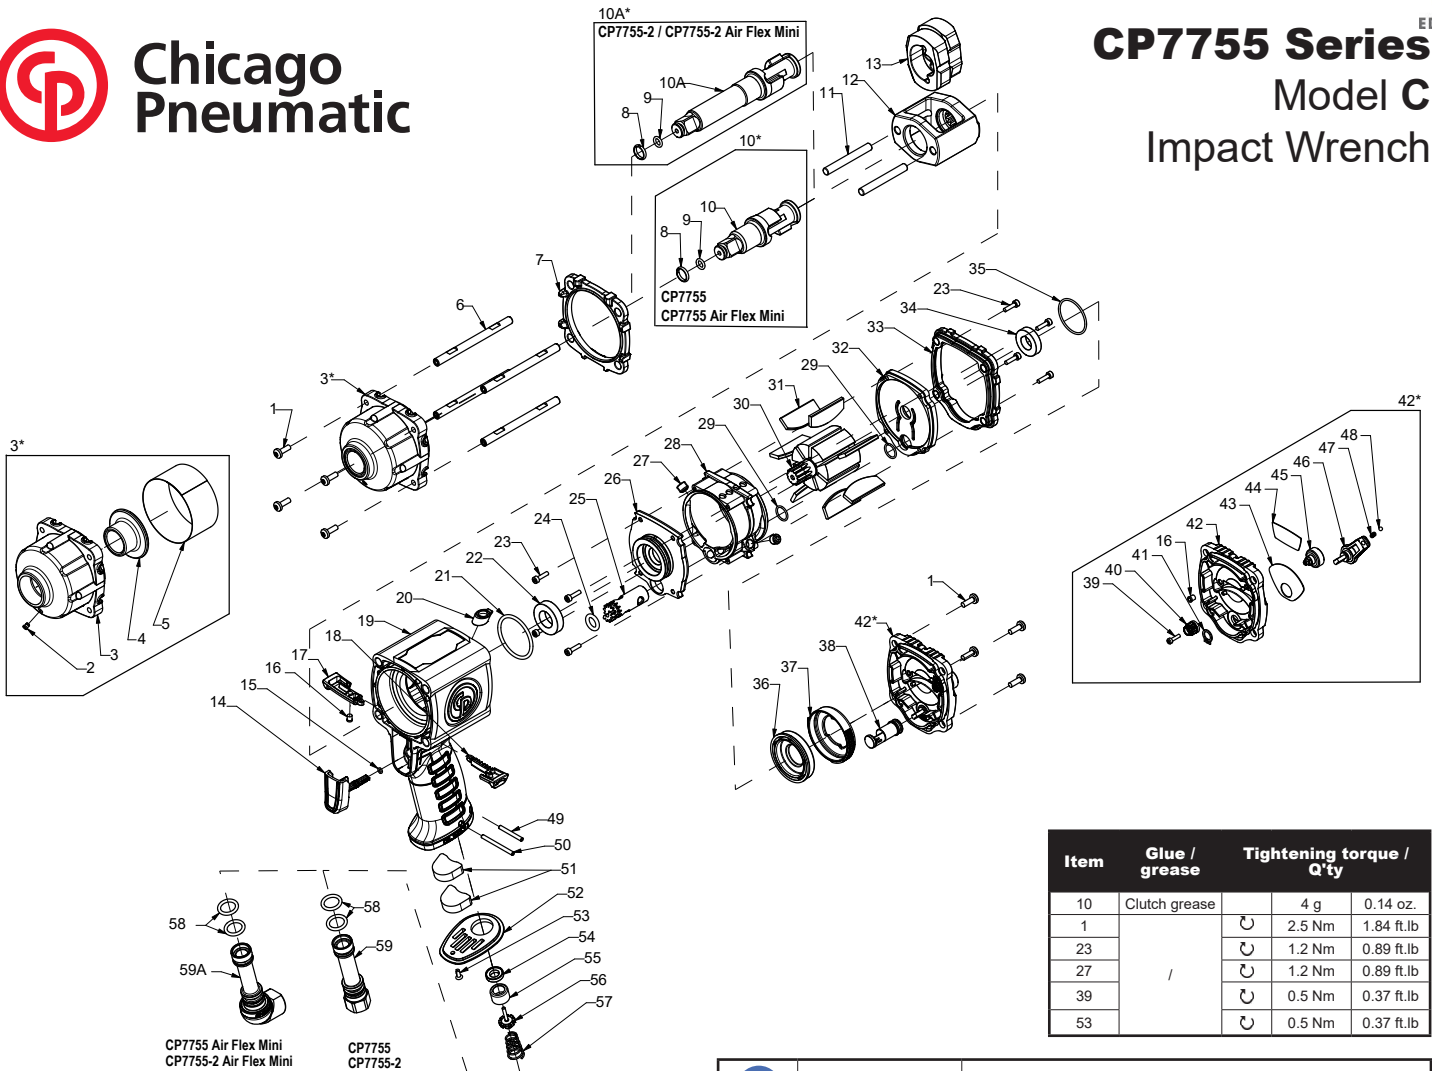

**Chicago
Pneumatic**

CP7755 Series
Model C
Impact Wrench

Item	Glue / grease	Tightening torque / Q'ty
10	Clutch grease	4 g 0.14 oz.
1		2.5 Nm 1.84 ft.lb
23		1.2 Nm 0.89 ft.lb
27		1.2 Nm 0.89 ft.lb
39		0.5 Nm 0.37 ft.lb
53		0.5 Nm 0.37 ft.lb

Item No.	Part No.	Description	Q'ty
11	2050521123	Hammer Pin (Set of 2)	1
12	2050521143	Hammer Frame	1
13	2050521133	Hammer (Set of 2)	1
19	8940175556	Motor Housing	1
28	8940175568	Cylinder Included 27 (x2)	1
30	8940175569	Rotor	1
31	8940175570	Rotor Blade (Set of 7)	1
10*	2050521363	Anvil Assembly	
8		Socket Retainer	1
9		O-Ring 5.8x1.9	1
10		Anvil Unit	1
10A*	2050526443	Anvil Long Assembly	
8		Socket Retainer	1
9		O-Ring 5.8x1.9	1
10A		Anvil Long	1
A	8940171601	Socket Retainer Kit	
8		Socket Retainer	5
9		O-Ring 5.8x1.9	5
B	8940176213	Clutch Housing Kit	
3*		Clutch Housing (Assembled with 2, 3, 4 & 5)	1
7		Bumper Front	1
C	8940176214	Front End Plate Kit	
21		O-Ring 32.99x2.62	1
22		Ball Bearing 6902ZZ	1
26		Front End Plate	1
D	8940176215	Rear End Plate Kit	
29		O-Ring 11x1.27	1
32		Rear End Plate	1
34		Ball Bearing 6901	1
35		O-Ring 27x1.5	1
E	8940176227	Throttle Valve Kit	
54		Valve Seat	1
55		Bushing	1
56		Throttle Valve	1
57		Spring-Inlet Valve	1
F	8940176216	Exhaust Deflector Kit	
49		Slotted Spring Pin Ø3x26	1
50		Slotted Spring Pin Ø3x36	1
51		Muffler (Set of 2)	1
52		Exhaust Deflector	1