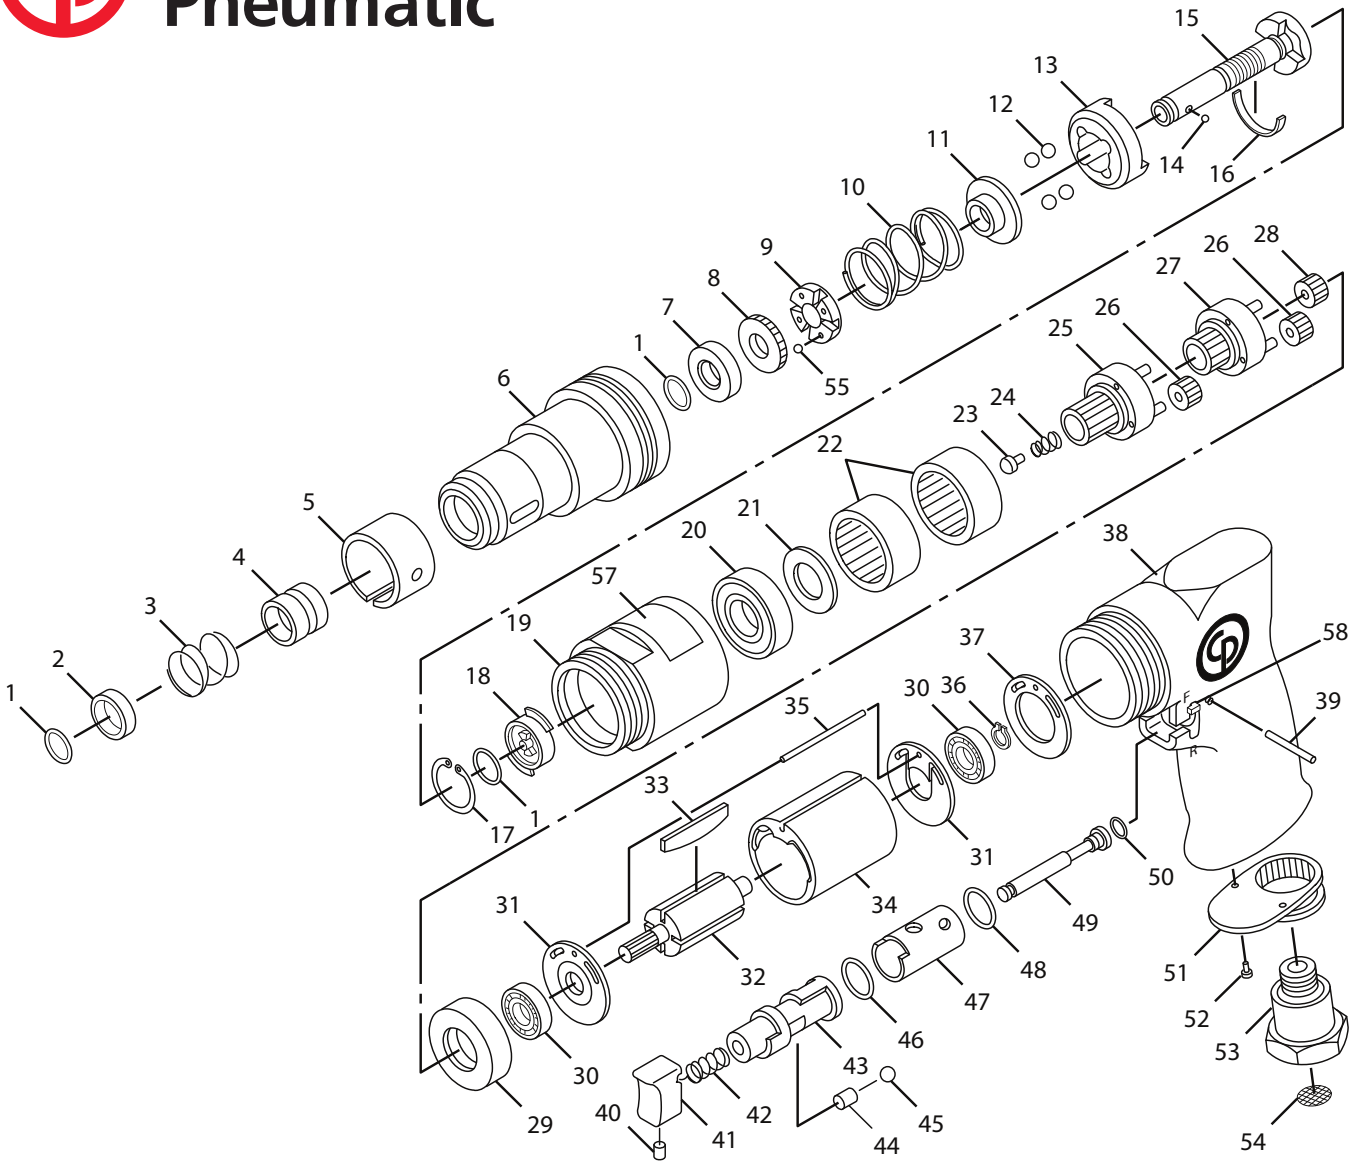

Chicago Pneumatic

CP780 & CP781 Model C - Screwdriver

Item No.	Part No.	Description	Q'ty
1	C148855	Ring-Retaining	3
2	C148856	Washer	1
3	C148857	Spring	1
4	C148858	Retainer-Ball	1
5	C148859	Cover-Adjustment	1
6	C148860	Housing-Clutch	1
7	C148861	Spacer	1
8	C148862	Nut-Adjustment	1
9	C148863	Washer	1
10	C148864	Spring (Standard)	1
	C149407	Spring (Hard) (800 RPM)(781)	1
11	C148865	Washer	1
12	C148866	Ball-Steel	4
13	C148867	Carrier-Clutch	1
14	S000821	Ball-Steel .125"dia.	1
15	C148868	Spindle-Cam	1
16	C148869	Wiper	1
17	C148870	Ring-Retaining	1
18	C148871	Dog-Drive	1
19	C148883	Nut-Clamp(800 RPM)(781)	1
	C148872	Nut-Clamp(1800 RPM)	1
20	S014490	Bearing-Ball	1
21	CA146091	Washer	1
22	KF137282	Gear-Internal(800 RPM)(781)	2
	KF137282	Gear-Internal(1800 RPM)	1
23	C148873	Pin-Guide	1
24	C148874	Spring	1
25	C148884	Carrier-Second Reduction (Includes Pins) (800 RPM)(781)	1
26	CA146172	Gear-Idler (Includes Bushing) (800 RPM)(781)	6
	KF137281	Gear-Idler (Includes Bushing) (1800 RPM)	3
27	CA146120	Spindle-First Reduction (Includes Pins) (800 RPM)(781)	1
	C148875	Spindle-Output (Includes Pins) (1800 RPM)	1

Item No.	Part No.	Description	Q'ty
28	CA146121	Gear-Pinion (800 RPM)(781)	1
29	CA146095	Spacer	1
30	S025101	Bearing-Ball	2
31	CA146096	Plate-Rear End	2
32	CA146097	Rotor	1
33	CA145709	Blade Set-Rotor (5)	1
34	CA146098	Liner	1
35	KF131295	Pin-Liner Dowel	1
36	KF137287	Ring-Retaining	1
37	CA146099	Gasket-Motor	1
38	CA146100	Housing-Motor	1
39	CA146113	Pin-Roll	1
40	CA146101	Screw	1
41	CA146102	Button-Throttle	1
42	CA146103	Throttle-Valve Spring	1
43	CA146104	Lever-Reverse	1
44	CA146105	Cushion-Rubber	1
45	CA146106	Ball-Steel	1
46	CA148589	O-Ring (781)	1
47	CA146108	Bushing-Reverse Valve	1
48	CA146107	O-Ring	1
49	CA146109	Throttle-Valve	1
50	P083076	O-Ring-007	1
51	CA146110	Deflector-Exhaust	1
52	KF131927	Screw-Self Tapping	2
53	CA146111	Bushing-Air Inlet	1
54	CA146112	Screen	1
55	C148876	Ball-Steel	4
58	CA146589	Regulator-Forward Assembly	1